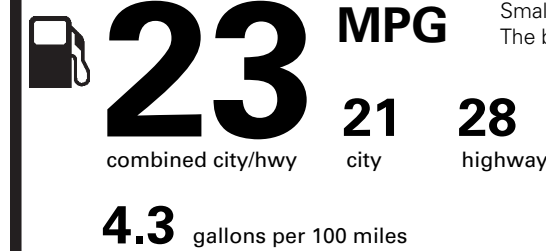

PRICE INFORMATION

BASE PRICE	\$40,095.00
TOTAL OPTIONS/OTHER	555.00
TOTAL VEHICLE & OPTIONS/OTHER	40,650.00
DESTINATION & DELIVERY	1,245.00

EPA DOT Fuel Economy and Environment

Gasoline Vehicle

Fuel Economy